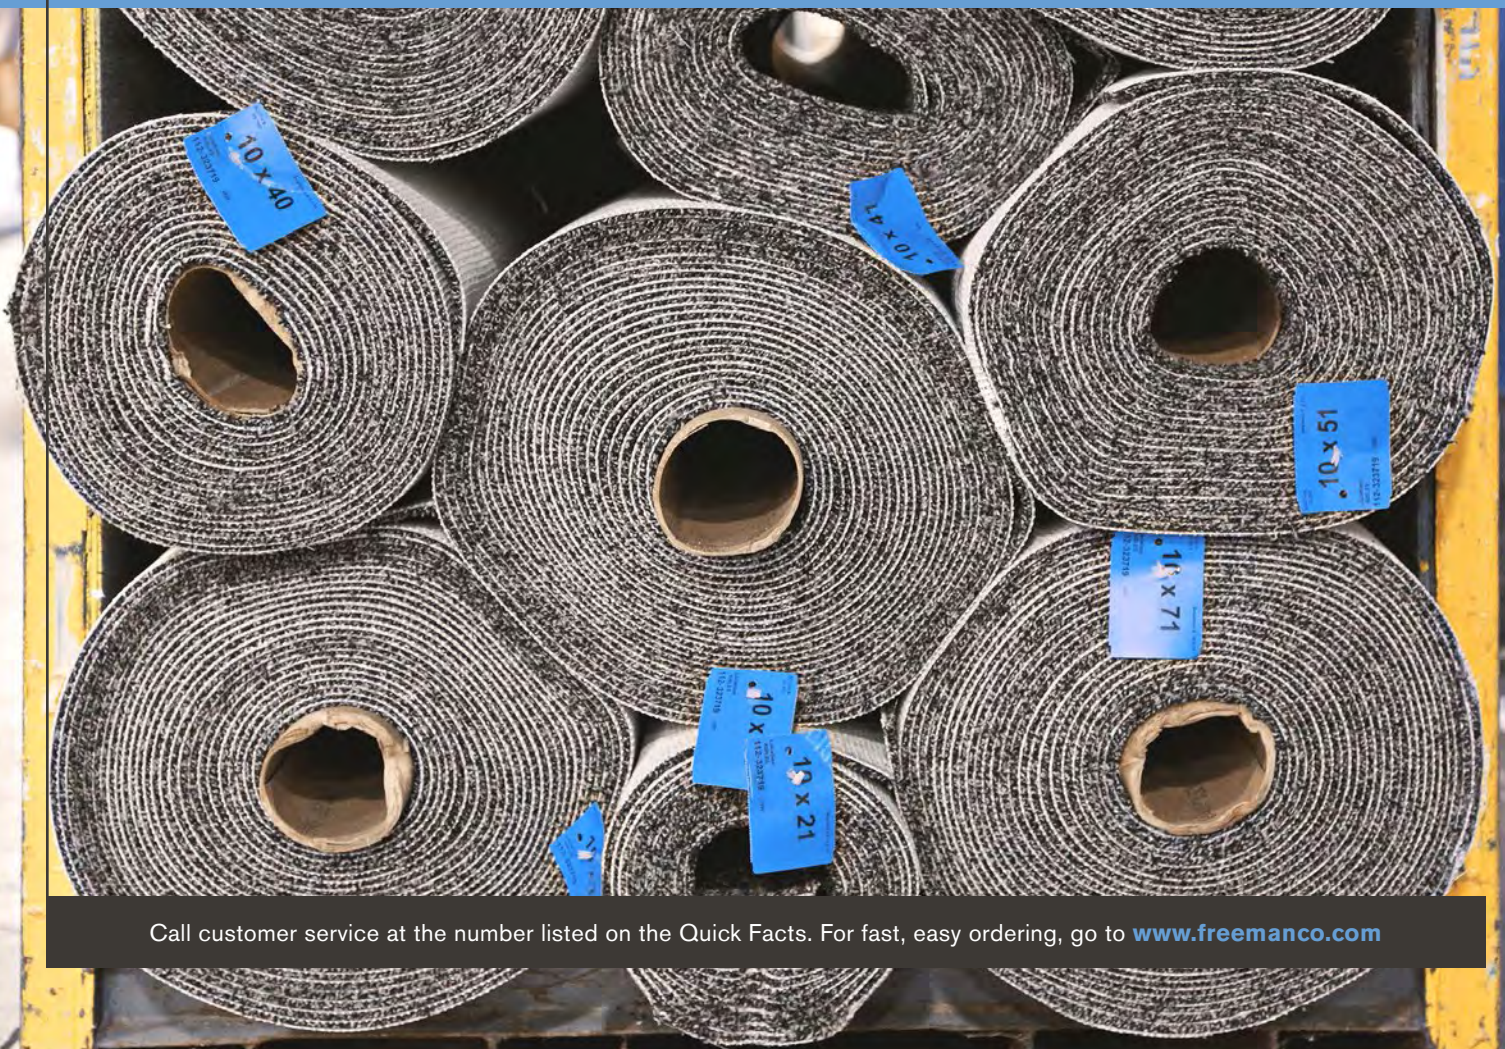

# FROM THE GROUND UP

Engage your audience from the moment they set foot in your exhibit with Freeman's custom carpets. Our colorfast carpeting boasts a consistent shade every time and the padding exceeds industry standards, ensuring that you'll be floored by the quality. Freeman's custom options include borders, patterns and logo applications in both our classic and prestige carpeting lines.

- Colorfast carpet technology guarantees a uniform and professional look throughout the life of your exhibit
- Diverse customization options guarantee the fulfillment of your brand standards
- All carpet and padding is manufactured with recycled material
- Rental prices are all-inclusive so there are never hidden charges for material handling or pickup