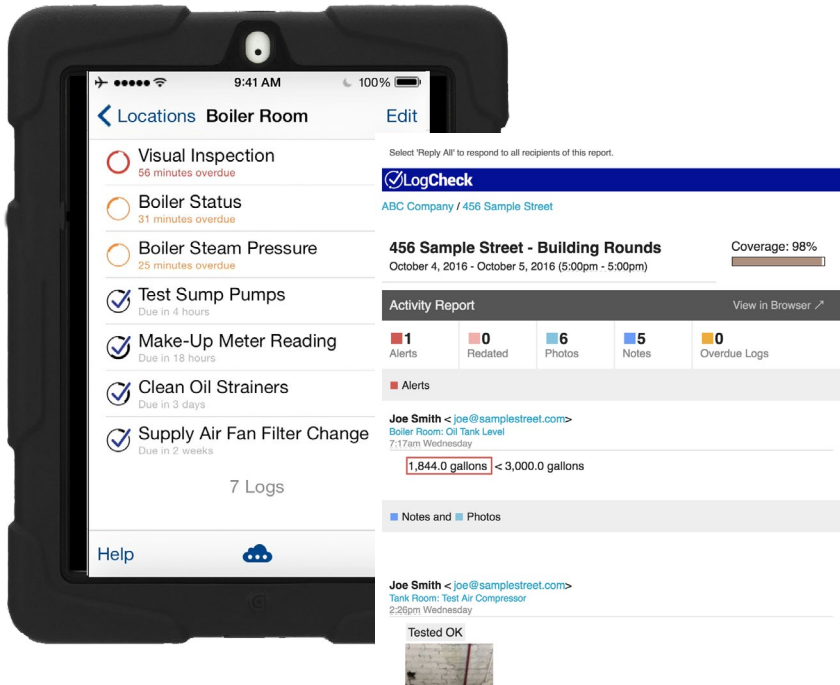

Why LogCheck?

Why chief engineers use LogCheck to make sure their buildings and their teams always run at their best.

Relied on by teams at top management companies including:

LogCheck

LogCheck is the only mobile routine inspection app that was designed by engineers, for engineers. Your staff will actually enjoy using it, and you'll gain vital insights that will help you stay on top of your facility and prevent issues.

- **Create accountability for recurring activities**
- **Provide your team with instructions, details, and resources in the field**
- **Analyze data to catch issues before they become problems**
- **See what is out of range or requires attention**
- **Browse photos to see the whole picture, from anywhere**

On top of that, LogCheck provides you an easily accessible and exportable record of your routine inspections and PMs. Simply find any record, note, or photo. Analyze data, document performance, and protect your team.