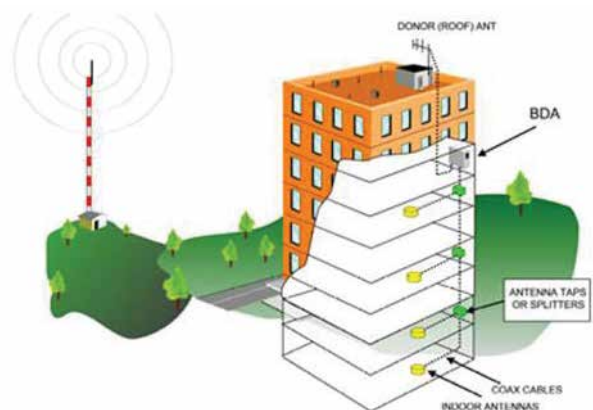

In Building Public Safety Radio & Cellular Coverage (DAS)

When first responders enter a building lives are on the line. Robust two-way radio communications are a critical part of their lifeline. Add to that the high expectations of wireless end users (cellular, LTE, or otherwise) and in-building coverage becomes even more critical. We have solutions that can amplify and distribute carrier signal throughout your building, including stairwells, elevators, parking structures, and basements.