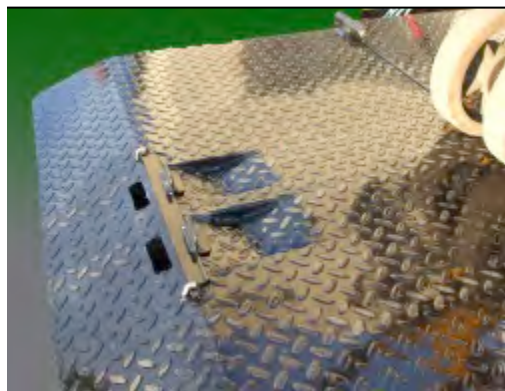

Mac's Lift Gate Inc.

Mac's Rail Lift for electric vehicles

Mac Mini Rail Specifications

- WEIGHT CAPACITY: 800 LBS. MAXIMUM
- LIFTING HEIGHT: VARIES WITH CART
- PLATFORM LENGTH: VARIES WITH CART
- PLATFORM WIDTH: VARIES WITH CART
- CONTROL: CONSTANT PRESSURE UP/DOWN SWITCH
- KEY LOCK ON CONTROL SWITCH
- ENGINEERED AND DESIGNED FOR INDUSTRIAL AND COMMERCIAL USE
- 1 YEAR LIMITED WARRANTY

Applications

- Hotels and Resorts
- College and Universities
- Federal Government and Military
- States, Cities and Municipalities
- Construction and Landscaping
- Hospitals
- And many more ...

Don't strain your back. Go see Mac!