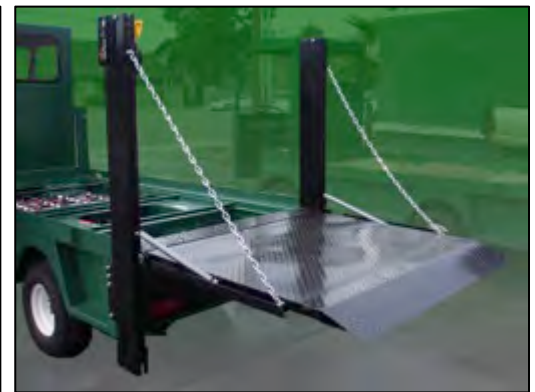

Mac's Lift Gate Inc.

Mac's Rail Lifts for electric vehicles, carts and burden carriers.

Mac's Lift Gate is manufacturing Rail Lifts for your electric car, carts and burden carriers. Possible application include:

- Hotels and Resorts
- College and Universities
- Federal Government and Military
- States, Cities and Municipalities
- Construction and Landscaping
- And many more ...

Weight Capacity: 800 lbs. max
 Control: Constant pressure up/down switch
 Key lock on control switch
 Engineered and designed for industrial and commercial use
 Available for most electric carts and trucks
 ! Year Limited Warranty

Don't strain your back. Go see Mac!

Mac's Lift Gate Inc.

Mac's Rail Lift for Electric Carts & Trucks by

Mac's Lift Gate is manufacturing Rail Lifts for Taylor-Dunn cars, carts and burden carriers. Possible application include:

Mac's Rail Lift for Electric Carts and Trucks Specifications

WEIGHT CAPACITY: 800 LBS. MAXIMUM
 LIFTING HEIGHT: VARIES WITH CART
 PLATFORM LENGTH: 36" APPROXIMATELY
 BUT VARIES WITH CART
 PLATFORM WIDTH: 46" APPROXIMATELY
 BUT VARIES WITH CART