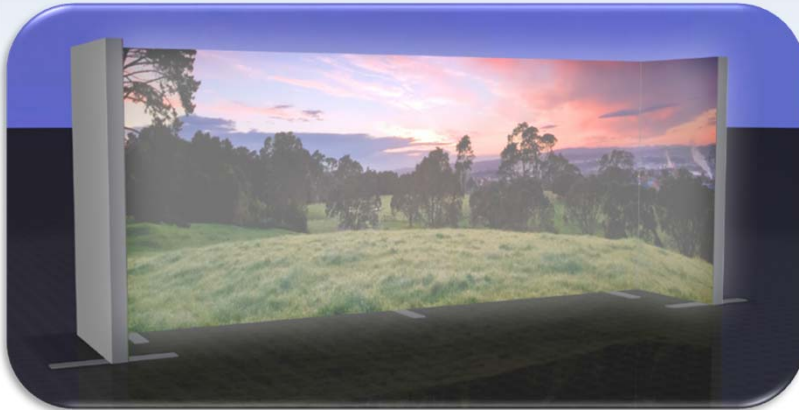

**Endcaps measure 1 Meter Wide x 8' High

(66549)

**FX1F - Backlit Freestanding Panel
Available in Double sided or Single sided**