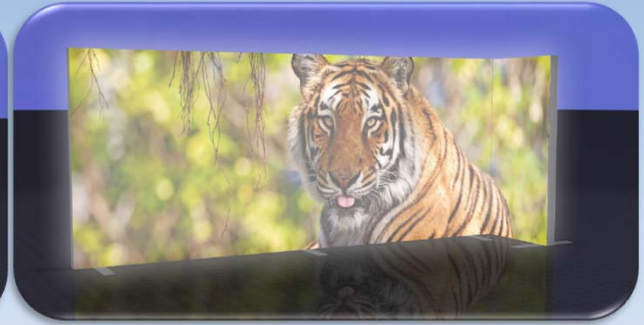

(66530)

FX1 also available in:
20' Wide x 8' High (66532) 30'
Wide x 8' High (66547)

**FX1L- 10' Wide x 8' High Backlit wall with
(1) Endcap and full color graphics**

(66531)

**FX1.2L - 20' Wide x 8' High Backlit wall with (1)
Endcap and full color graphics**