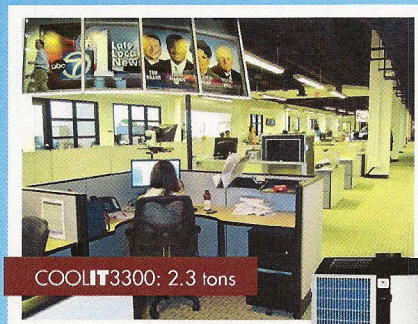

COOLIT3300: 2.3 tons

Office Space

Offices and Conference Areas

In today's ever-changing office environment, your building's air conditioning system may no longer meet your needs.

Your temporary cooling problems are solved with AirPac's portable air conditioners. Units fit through doorways and on elevators and are quick and easy to install.