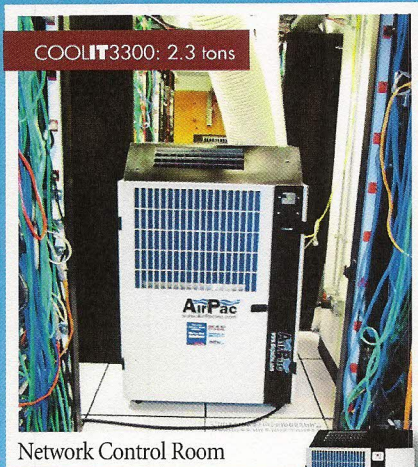

www.AirPacInc.com
888-324-7722

Your primary, supplemental and emergency air conditioning problems are solved with AirPac's unique, feature-rich portable air conditioning systems.

COOLIT3300: 2.3 tons

Network Control Room