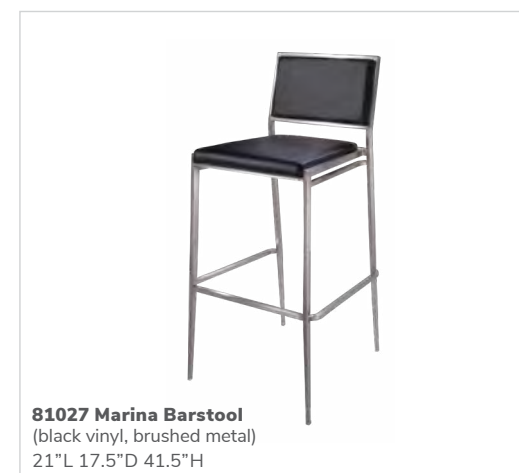

81029 Marina Barstool
(red fabric, brushed metal)
21"L 17.5"D 41.5"H

81027 Marina Barstool
(black vinyl, brushed metal)
21"L 17.5"D 41.5"H