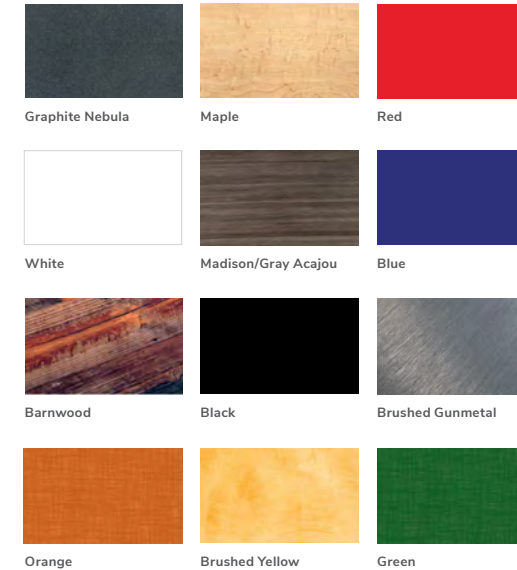

A.

8201220 (white)

B.

820923 (graphite nebula)

Café Tables

A) Standard Black Base 30" RND 29"H

- 820265 (madison/gray acajou)
- 820941 (blue)
- 820943 (wood)
- 8201236 (black)
- 8201235 (brushed gunmetal)
- 8201239 (brushed yellow)
- 8201237 (green)
- 8201238 (orange)
- 8201220 (white)

- 36" RND 29"H**
- 8201243 (black)

Café Tables

B) Hydraulic Chrome Base 30" RND 29"H

- 820241 (madison/gray acajou)
- 8201208 (maple)
- 820921 (red)
- 820940 (blue)
- 820942 (barnwood)
- 8201223 (white)
- 8201231 (black)
- 8201230 (brushed gunmetal)
- 8201234 (brushed yellow)
- 8201232 (green)
- 8201233 (orange)
- 820923 (graphite nebula)