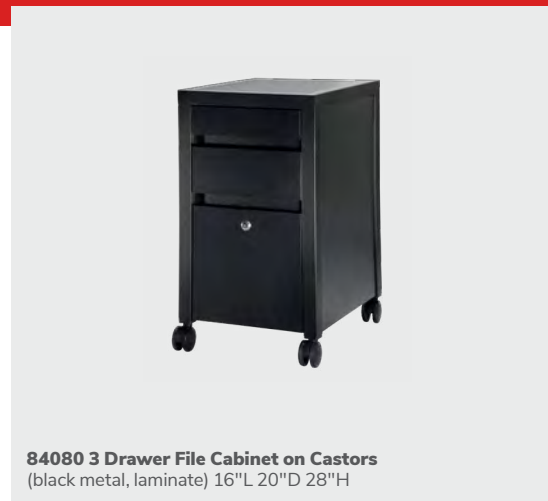

220121 Chrome Stanchion with 8' Retractable Belt
(black, belt) 42"H

84080 3 Drawer File Cabinet on Castors
(black metal, laminate) 16"L 20"D 28"H