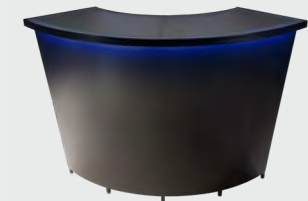

Bars & Counters

Connect and socialize with guests. Functional solutions for entertaining and hosting demos.

Metallic pewter gray curved counter with taupe-colored glass top features two AC outlets, three USB charging outlets, locking storage cabinet and two shelves.

For personalization contact
exhibitorsolutions@freeman.com