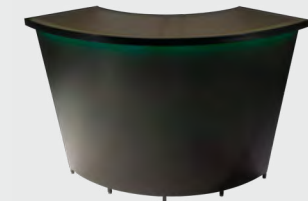

Bars & Counters

Connect and socialize with guests. Functional solutions for entertaining and hosting demos.

Metallic pewter gray curved counter with taupe-colored glass top features two AC outlets, three USB charging outlets, locking storage cabinet and two shelves.

For personalization contact
exhibitorsolutions@freeman.com

(red-lit)