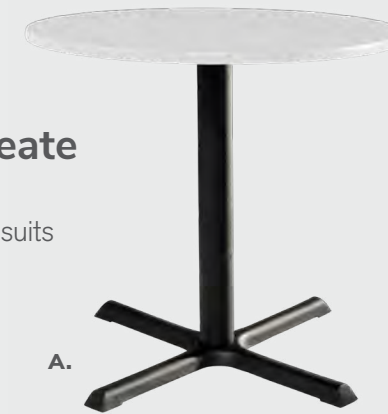

B.

A.

8201220 (white)