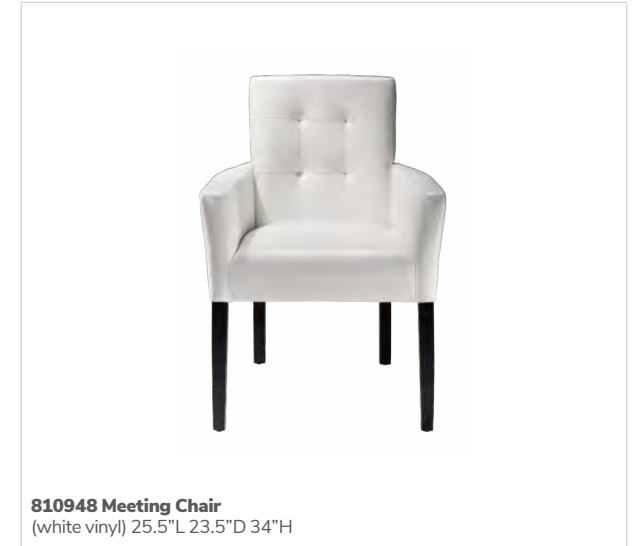

Accent chairs

Let comfort and quality take the lead.

810816 Madrid Chair
(white, chrome)
30"L 30"D 31"H

81031 Montreal Chair
(blue, black metal) 30"L 23.25"D 30"H

810948 Meeting Chair
(white vinyl) 25.5"L 23.5"D 34"H