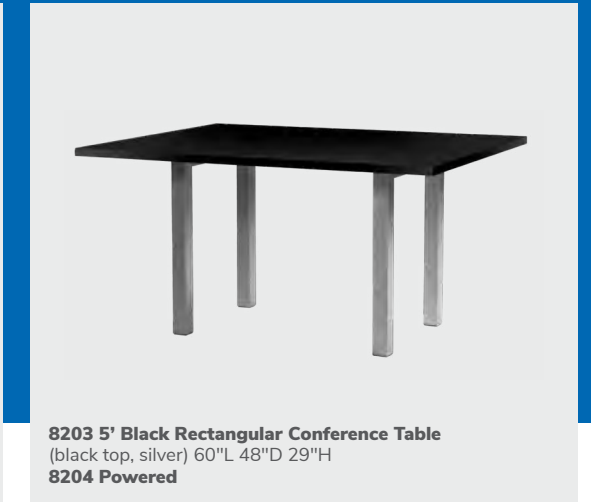

Conference tables

Make an impression.

8201 10' Black Rectangular Conference Table
(black top, silver) 120"L 48"D 29"H
8202 Powered

8205 8' Black Rectangular Conference Table
(black top, silver) 96"L 48"D 29"H
8206 Powered