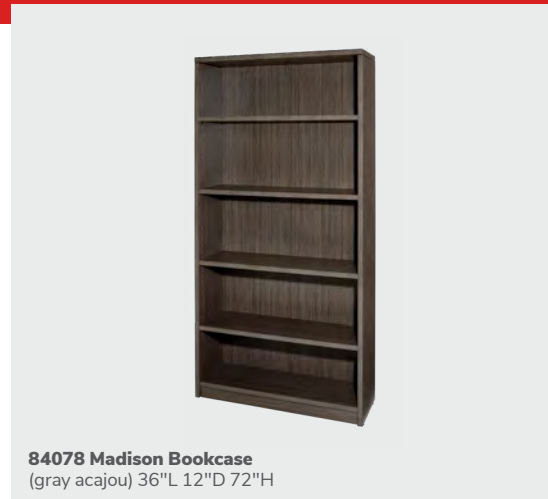

POWERED
DETAIL

84084 Tech Desk, Powered
 (black metal, laminate) 60"L 30"D 30"H

71045 Gray Gaslift Chair
 (gray, black) 20"L 26"D 38"H

DESK BACK

DESK FRONT

84075 Madison Executive Desk
 (gray acajou) 60"L 30"D 29"H
810844 Pro Executive High Back Chair
 (white vinyl) 25"L 24"D 45-48"H
 Adjustable height