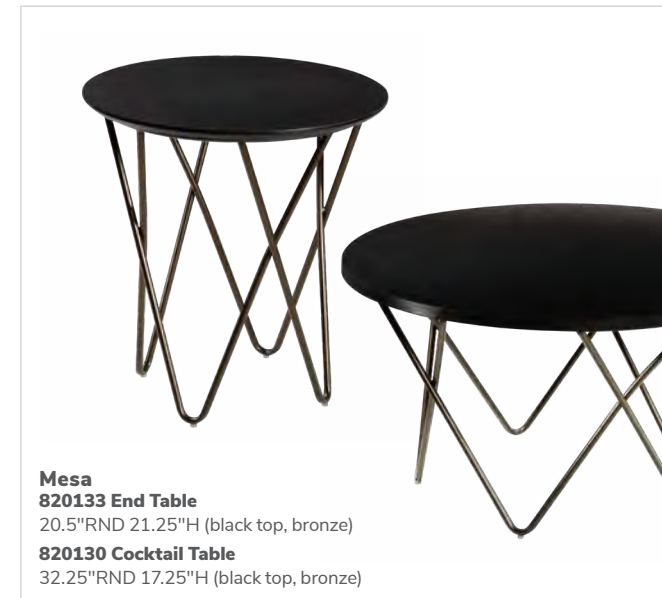

 **820710 Wireless Charging Table, Powered**
(white, AC plug-in)
20"L 20"D 18"H

820844 Aura Round Table
(white metal)
15" Round 22"H

Regis
(brushed metal)
82074 Bench Table 47"L 15.5"D 16"H
82075 End Table 16"L 15.5"D 16.5"H

Sedona Side Table
(bronze finish) 15.75"L 15.75"D 24"H
820312 (white top)
820310 (black top)
820311 (wood top)

Accent tables

Relax and have a nice conversation.

Mesa
820135 End Table
20.5"RND 21.25"H (wood top, bronze)
820132 Cocktail Table
32.25"RND 17.25"H (wood top, bronze)

Mesa
820133 End Table
20.5"RND 21.25"H (black top, bronze)
820130 Cocktail Table
32.25"RND 17.25"H (black top, bronze)

Mesa
820134 End Table
24"RND 21.25"H (glass top, bronze)
820131 Cocktail Table
36"RND 17.25"H (glass top, bronze)