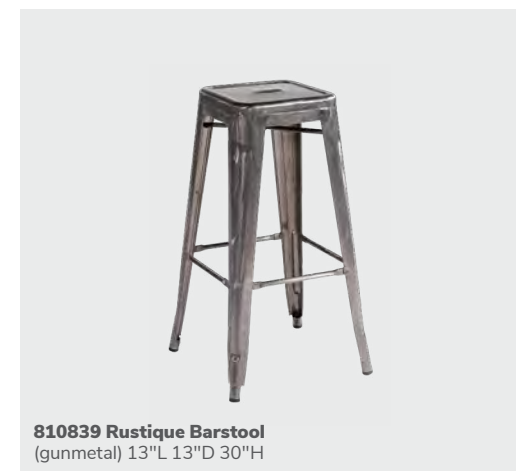

Barstools

Elevate your space with bold colors.

Blade Barstool
20.5"L 20.125"D 40.5"H
81081 (sky blue)
81080 (red)

810840 Zoey Barstool
(white vinyl, chrome) 15"L 16"D 30-34.75"H

810860 Laguna Barstool
(maple, chrome) 18"L 20"D 47"H

71088 Black Diamond Stool
(black) 22"W X 18"L X 46"H

810839 Rustique Barstool
(gunmetal) 13"L 13"D 30"H

Barstools

Neutral options to complement your brand.

210109 LIMERICK® Stool
by HERMAN MILLER™
(white)
18" X 17.75"L X 44"H