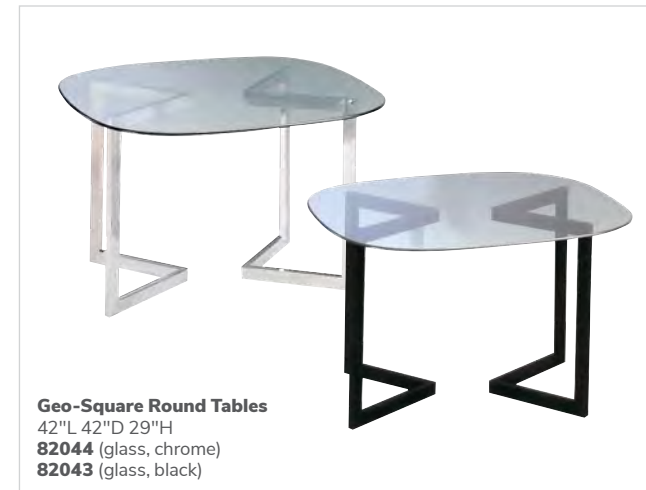

Geo Rectangular Tables
60"L 36"D 29"H
82041 (glass, black)
82051 (glass, chrome)

820706 Work Table
(white laminate, white)
48"L 24"D 30"H

Geo-Square Round Tables
42"L 42"D 29"H
82044 (glass, chrome)
82043 (glass, black)