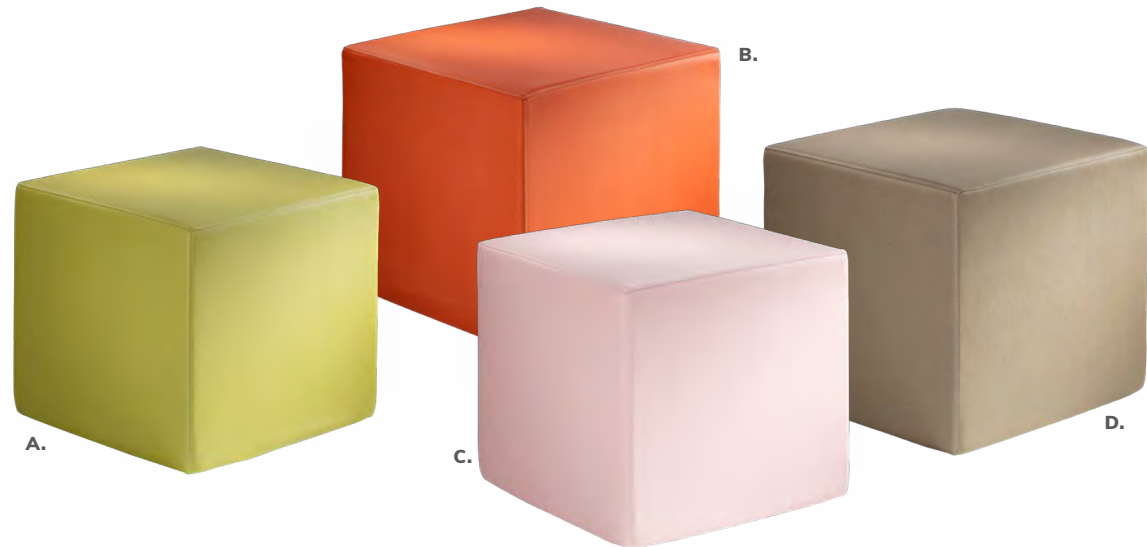

81517 (yellow vinyl)

Vibe Cube Ottomans

Bright and cheerful designs liven up your space.

Vibe Cube Ottomans

18"L 18"D 18"H

- A) 81535 (citrus green vinyl)
- B) 81537 (spice orange vinyl)
- C) 81538 (desert rose vinyl)
- D) 81536 (taupe vinyl)