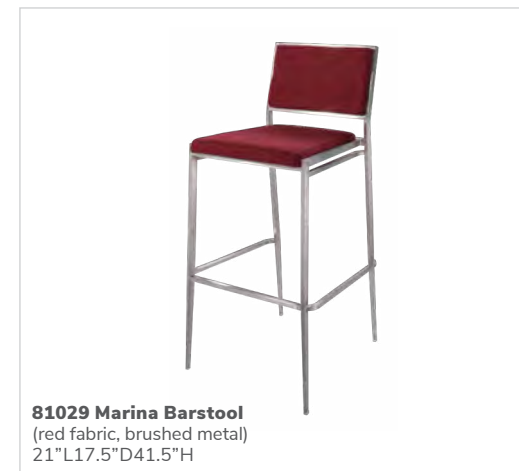

Barstools

A timeless silhouette reliable for any setting.

81026 Marina Barstool
(ocean blue fabric, brushed metal)
21"L 17.5"D 41.5"H

81028 Marina Barstool
(brown fabric, brushed metal)
21"L 17.5"D 41.5"H