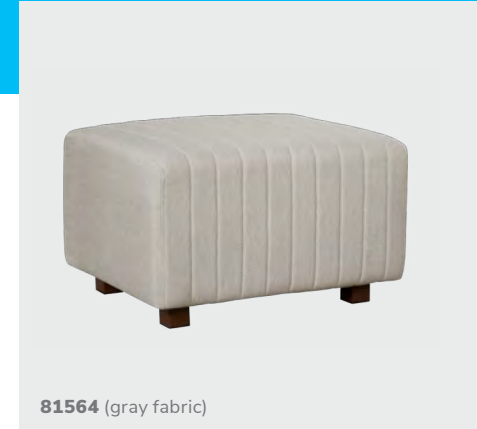

Beverly Small Bench Ottomans

30"L 20"D 18"H

- A) 81567 (orange fabric)
- B) 81563 (green fabric)

81569 (white vinyl)

81560 (black vinyl)

81561 (blue fabric)

81562 (brown fabric)

81564 (gray fabric)