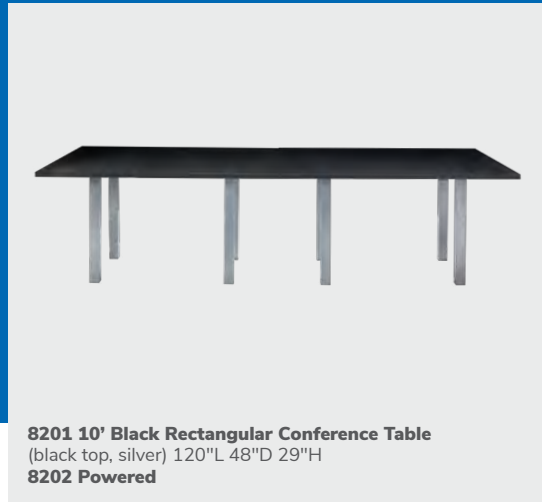

Conference tables

Make an impression.

8201 10' Black Rectangular Conference Table
(black top, silver) 120"L 48"D 29"H
8202 Powered