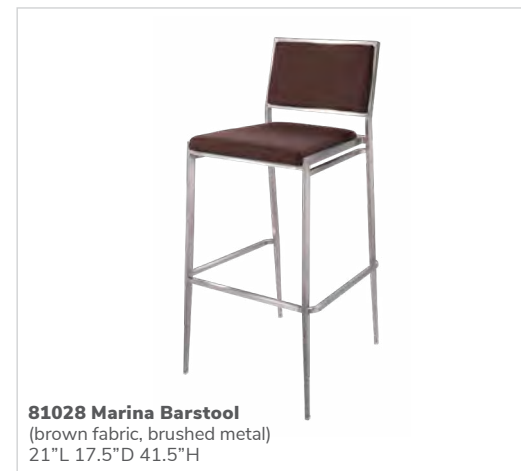

Barstools

For quick and casual conversations.

810871 Lift Barstool
(black vinyl)
15" RND 23-33.5"H

810870 Lift Barstool
(white vinyl) 15" RND 23-33.5"H

810872 Lift Barstool
(gray vinyl) 15" RND 23-33.5"H

810873 Lift Barstool
(red vinyl) 15" RND 23-33.5"H

Barstools

A timeless silhouette reliable for any setting.

81026 Marina Barstool
(ocean blue fabric, brushed metal)
21"L 17.5"D 41.5"H

81028 Marina Barstool
(brown fabric, brushed metal)
21"L 17.5"D 41.5"H