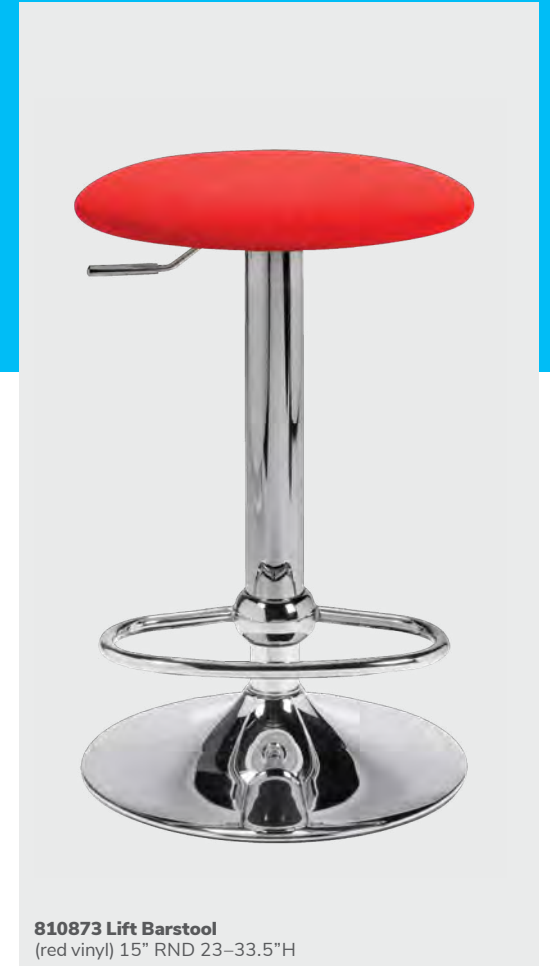

810873 Lift Barstool
(red vinyl) 15" RND 23-33.5"H