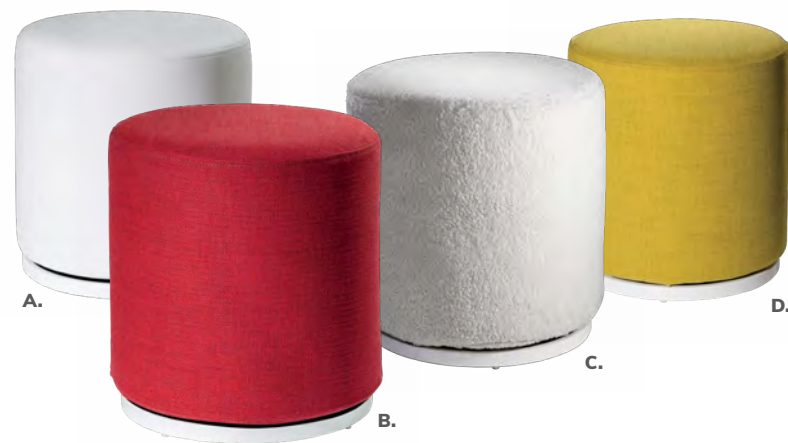

Marche Swivel Ottomans

Your go-to accessory that works for small groups, large gatherings, or theater-style seating.

Marche Swivel Ottomans
17" RND 18"H
A) 815150 (white vinyl)
B) 815154 (red fabric)
C) 81539 (ivory faux sheep fur)
D) 815158 (pear yellow fabric)