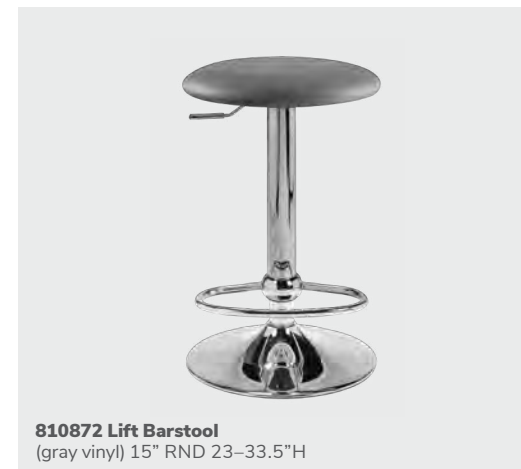

Barstools

For quick and casual conversations.

810871 Lift Barstool
(black vinyl)
15" RND 23-33.5"H

810870 Lift Barstool
(white vinyl) 15" RND 23-33.5"H

810872 Lift Barstool
(gray vinyl) 15" RND 23-33.5"H

810873 Lift Barstool
(red vinyl) 15" RND 23-33.5"H