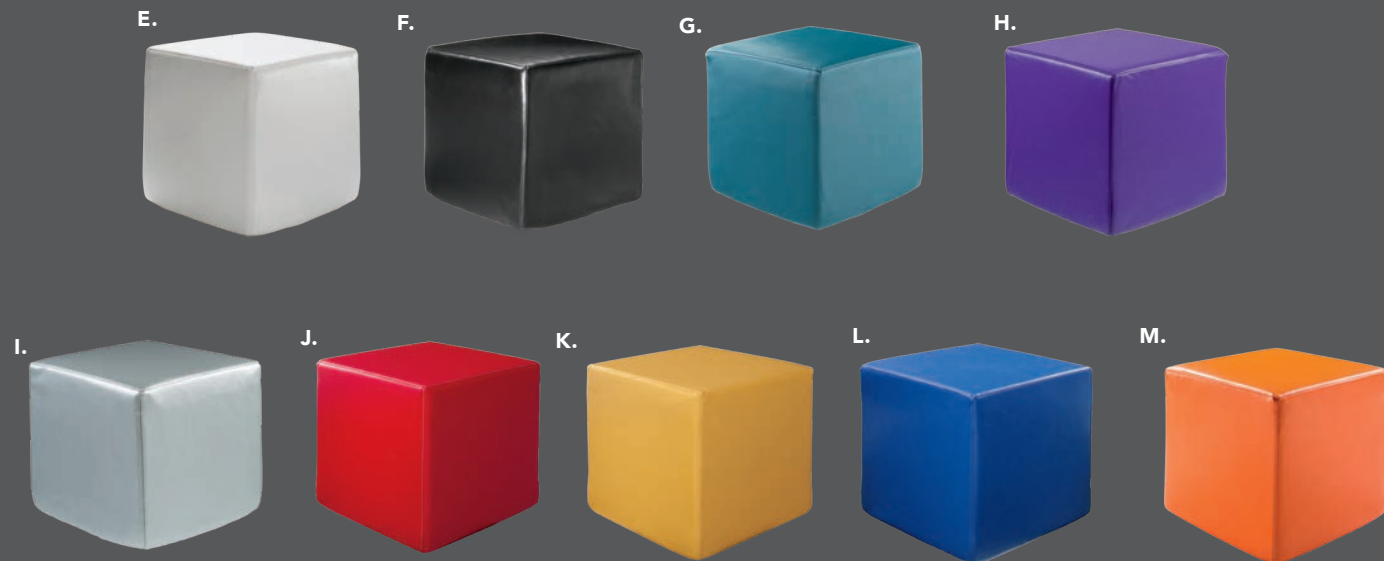

Ottomans

Vibe Cube

18"L 18"D 18"H

- A) 81535 (citrus green vinyl)
- B) 81537 (spice orange vinyl)
- C) 81538 (desert rose vinyl)
- D) 81536 (taupe vinyl)
- E) 81531 (white vinyl)
- F) 81530 (black vinyl)
- G) 81532 (steel blue vinyl)
- H) 81534 (purple vinyl)
- I) 81533 (silver vinyl)
- J) 81519 (red vinyl)
- K) 81517 (yellow vinyl)
- L) 81518 (blue vinyl)
- M) 81525 (orange vinyl)