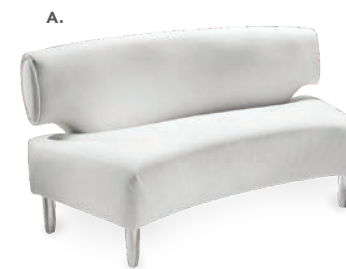

PALM BEACH

A) 83040 Sofa
(white vinyl, brushed metal)
69"L 29"D 33"H