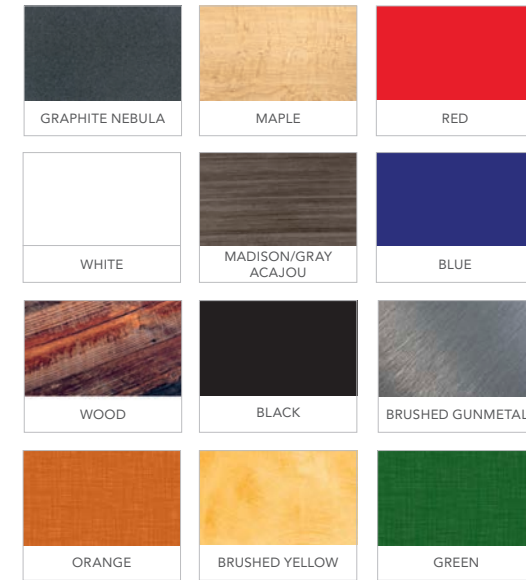

E) 820930 30" Round Bar Table
(blue top, chrome hydraulic base) 30" RND 45"H
F) 810860 Laguna Barstool
(maple, chrome) 18"L 20"D 47"H

G) 820240 30" Round Bar Table w/ Hydraulic Chrome Base
(Madison/gray acajou) 30" RND 45"H
H) 810850 Zenith Barstool (white, chrome) 19"L 20"D 44"H

Customize and Create

Choose your base, black or chrome, then pick a color that suits your design.

Bar Tables Standard Black Base 30" RND 42"H

- A) 8201221** (white)
- B) 820919** (brushed yellow)
also available
820264
(Madison/gray acajou)
- 820915** (brushed gunmetal)
- 820916** (black)
- 820917** (green)
- 820918** (orange)
- 820931** (blue)
- 820933** (wood)