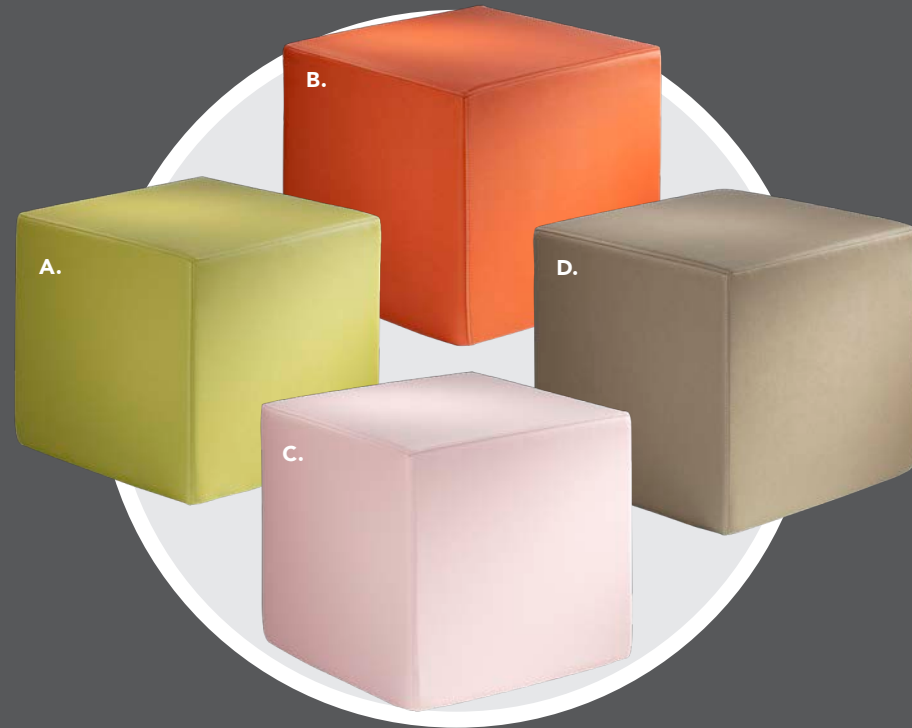

Ottomans

Vibe Cube

18"L 18"D 18"H

- A) 81535 (citrus green vinyl)
- B) 81537 (spice orange vinyl)
- C) 81538 (desert rose vinyl)
- D) 81536 (taupe vinyl)
- E) 81531 (white vinyl)
- F) 81530 (black vinyl)
- G) 81532 (steel blue vinyl)
- H) 81534 (purple vinyl)
- I) 81533 (silver vinyl)
- J) 81519 (red vinyl)
- K) 81517 (yellow vinyl)
- L) 81518 (blue vinyl)
- M) 81525 (orange vinyl)