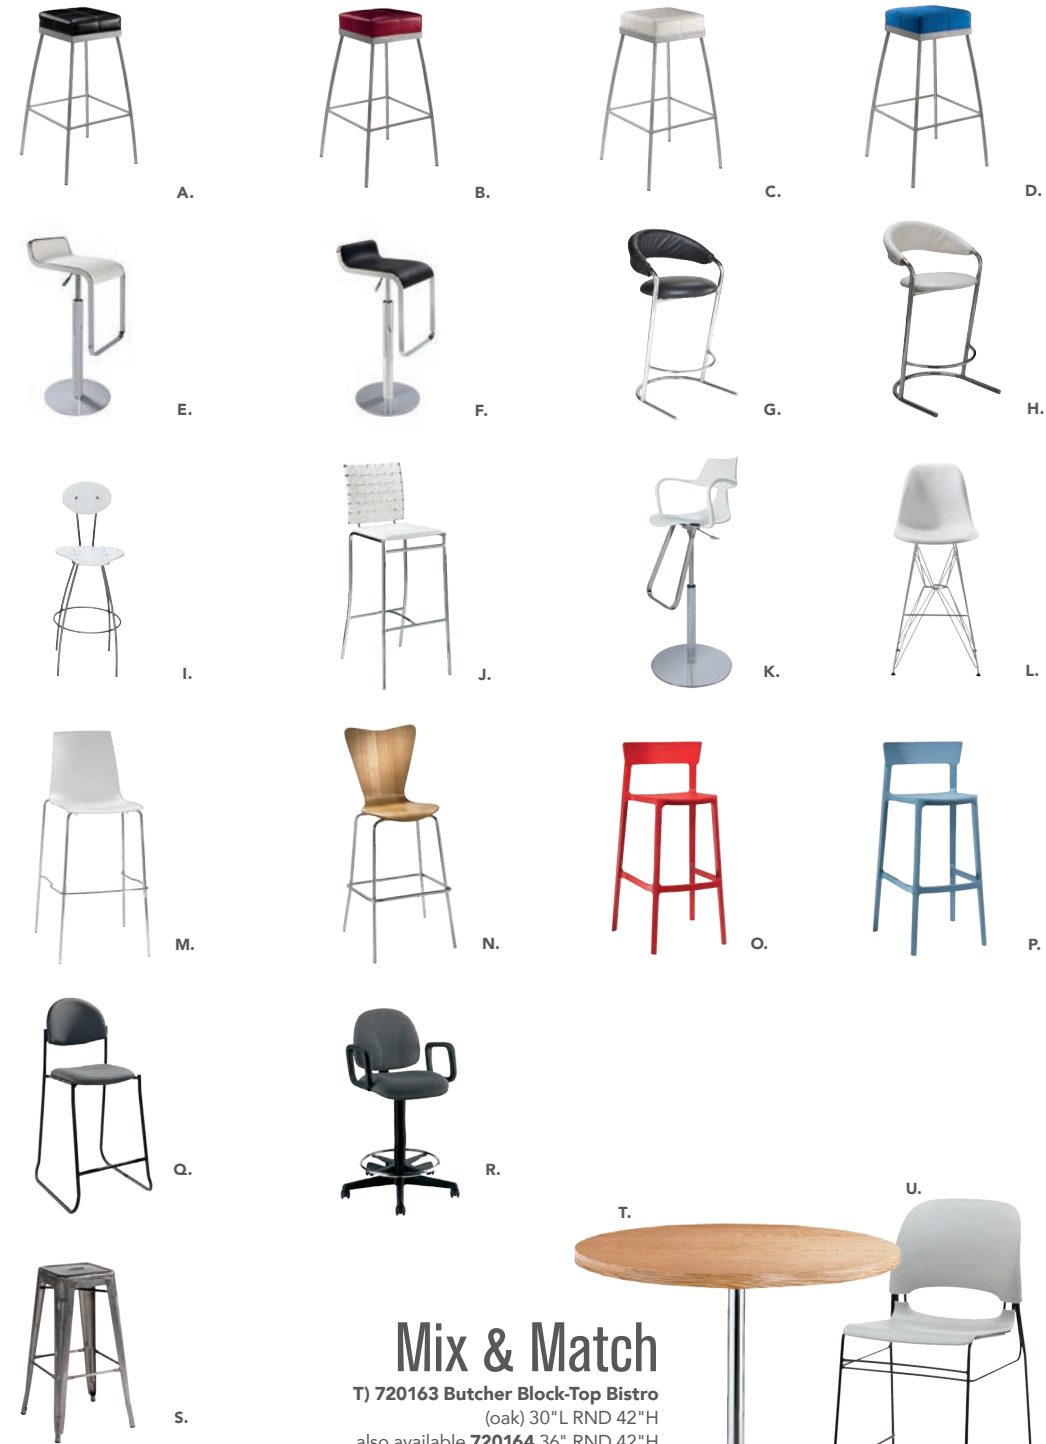

Styles & Shapes

Mix & Match
T) 720163 Butcher Block-Top Bistro
(oak) 30"L RND 42"H
also available **720164** 36" RND 42"H
U) 210109 LIMERICK® Stool BY HERMAN MILLER™
(white) 18" X 17.75"L X 44"H

Apex Barstools
21"L 21"D 33"H
A) 810951 (black vinyl)
B) 810953 (red vinyl)
C) 810954 (white vinyl)
D) 810952 (blue ultra suede)

Zoey Barstools
15"L 16"D 30-34.75"H
E) 810840 (white, chrome)
F) 810834 (black, chrome)

Banana Barstools
21"L 22"D 41.75"H
G) 810104 (black, chrome)
H) 810103 (white, chrome)

I) 810201 Oslo Barstool
(white)
17"L 20"D 45"H

J) 810848 Christopher Barstool
(white vinyl, chrome)
19"L 15"D 41"H

K) 810202 Shark Barstool
(white, chrome)
22"L 19"D 34-44"H

L) 810850 Zenith Barstool
(white, chrome)
19"L 20"D 44"H

M) 81092 Lucent Barstool
(frosted, acrylic)
22"L 22.5"D 45.5"H

N) 810860 Laguna Barstool
(maple, chrome)
18"L 20"D 47"H

Blade Barstool
20.5"L 20.125"D 40.5"H
O) 81080 (red)
P) 81081 (sky blue)

Q) 71088 Black Diamond Stool
(black) 22"W X 18"L X 46"H

R) Gas Lift Stool w/ arms
24"W X 20"L X 46"H
71048 (gray, adjustable)
also available
71047 w/o arms

S) 810839 Rustique Barstool
(gunmetal) 13"L 13"D 30"H