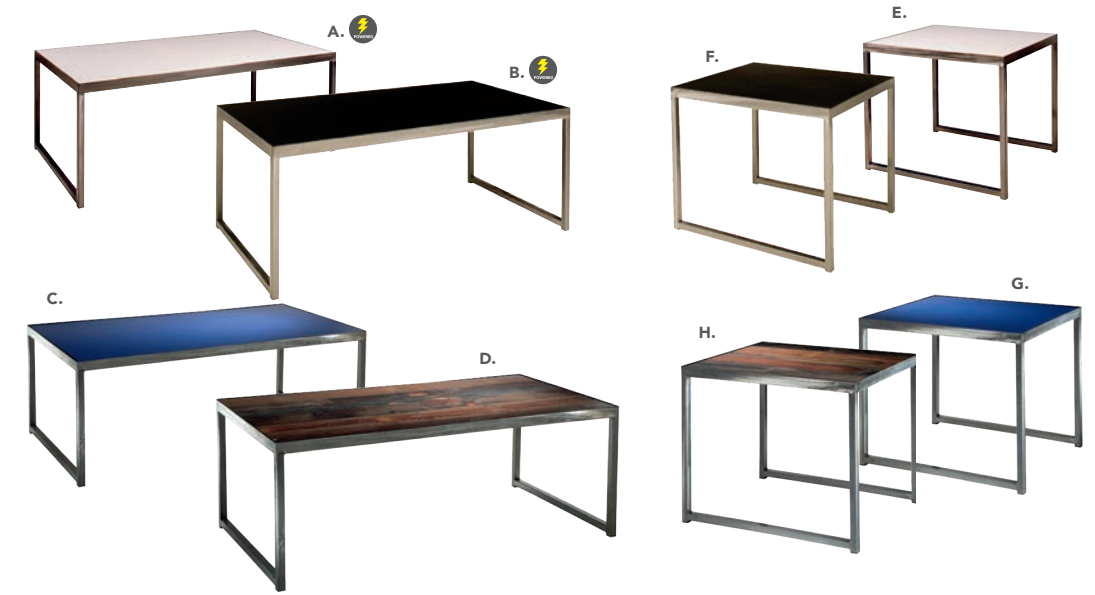

- **Sydney Cocktail Tables**
  (brushed steel)
  48"L 26"D 18"H
- A) 82053 (white)
- 82073 (powered)
- B) 82052 (black)
- 82076 (powered)
- C) 82077 (blue)
- D) 82078 (wood)
- **Sydney End Tables**
  27"L 23"D 22"H
- E) 82055 (white)
- F) 82054 (black)
- G) 82079 (blue)
- H) 82080 (wood)