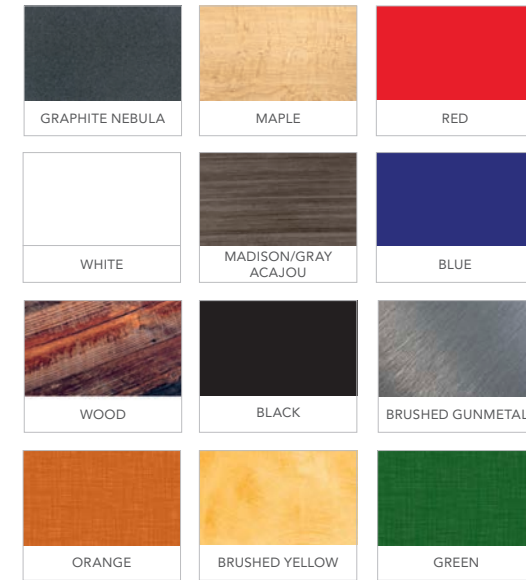

85030 7' Boxwood Hedge
36.5"L 12"D 84"H

30" Round Café Table
A) 820941 Standard Black Base (blue top) 30" RND 29"H
B) 81093 Lucent Chair (frosted, acrylic) 19.5"L 19.75"D 32.5"H

A) 8201233 Hydraulic Cafe Table
(orange top, chrome) 30" RND 29"H
B) 810861 Laguna Chair
(maple, chrome) 18"L 19"D 34"H

Customize and Create

Choose your base, black or chrome, then pick a color that suits your design.

Café Tables Standard Black Base 30" RND 29"H

- A) 8201220** (white)
also available
- 820265** (Madison/gray acajou)
- 820941** (blue)
- 820943** (wood)
- 8201236** (black)
- 8201235** (brushed gunmetal)
- 8201239** (brushed yellow)
- 8201237** (green)
- 8201238** (orange)