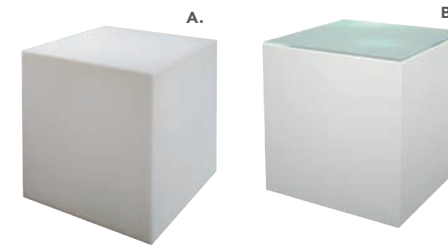

Lighted & Greenery Products

LED light available in white, red, green, blue and rolling color.