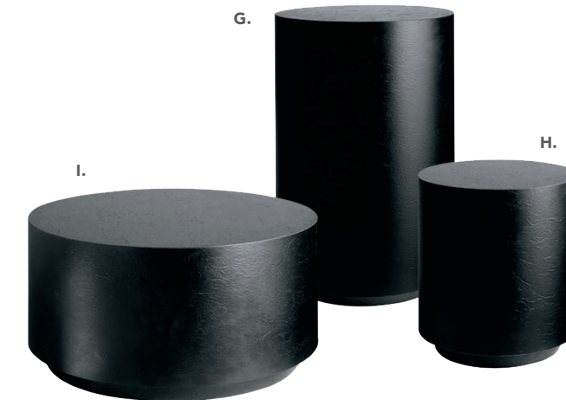

G) 75022
Display Cylinder—High
(black)
24"W X 24"L X 36"H

H) 75021
Display Cylinder—Medium
(black)
18"W X 18"L X 20"H

I) 75020
Display Cylinder—Low
(black)
30"W X 12"L X 15"H

J) 810947
Pro Executive Guest Chair
(black vinyl)
24"L 22"D 36"H