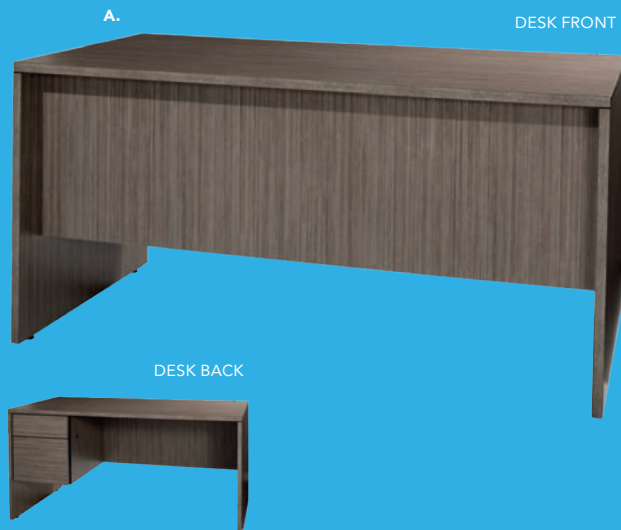

Office Essentials

MADISON

A) 84075 Madison Executive Desk

(gray acajou) 60"L 30"D 29"H

B) 84077 Madison Credenza

(gray acajou) 60"L 20"D 29"H

C) 810135 Task Stool

(black fabric)

27.5"L 27.5"D 32.75"-40.25"H Adjustable

D) 810844 Pro Executive

High Back Chair

(white classic vinyl)

25"L 24"D 48"H Adjustable