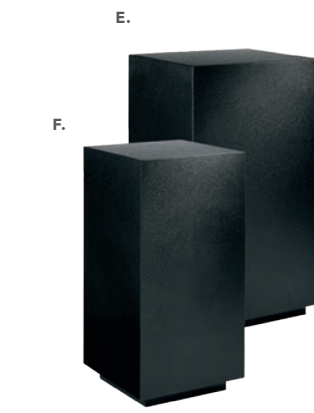

B) 75079
Orion Computer Kiosk
(black)
28"L X 28"D X 40.5"H
(computer not included)

C) 810840
Zoey Barstool
(white, chrome)
15"L 16"D 30-34.75"H

D) 75032
Display Cube—Large
(black)
24"W X 24"L X 42"H

E) 75031
Display Cube—Medium
(black)
18"W X 18"L X 36"H