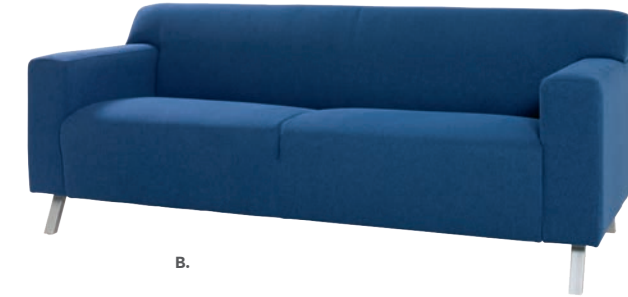

810150 Munich Corner Chair
(gray fabric)
26"L 27"D 28.5"H

810151 Munich Armless Chair
(gray fabric)
22.5"L 27"D 28.5"H

Soft Seating Collections

Available in Power

A.

B.

ALLEGRO

A) 81019 Chair
(blue fabric)
36"L 34.5"D 30"H
B) 83015 Sofa
(blue fabric)
73"L 34.5"D 30"H

A.

B.

C.

KEY LARGO

A) 810950 Chair
(black fabric)
35"L 35"D 34"H
B) 830950 Loveseat
(black fabric)
57"L 35"D 34"H
C) 830951 Sofa
(black fabric)
79"L 35"D 34"H

A.

B.

FAIRFAX