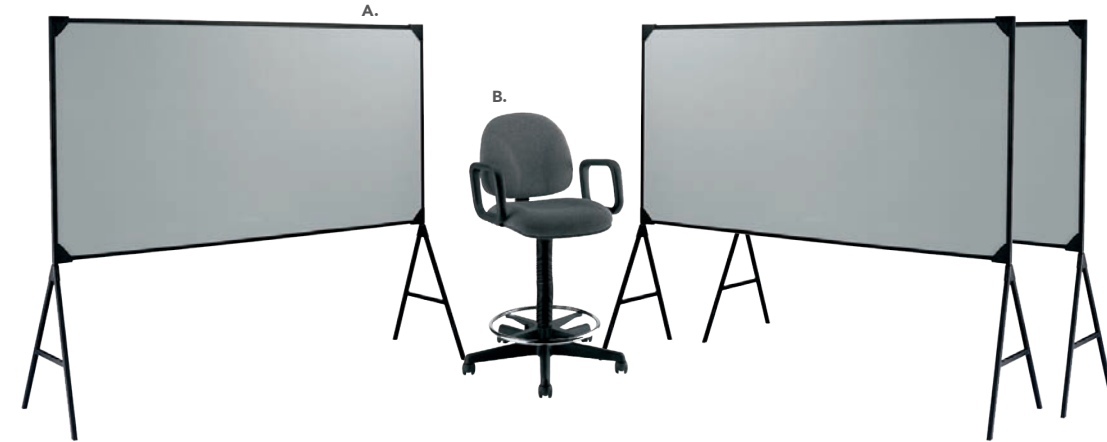

Show & Office Accessories

A) 10201484
Floor Standing
Bulletin Board
(black)
48"W X 96"L X 78"H

B) 71048
Gas Lift Stool w/ arms
(gray, adjustable)
24"W X 20"L X 46"H
also available
71047 w/o arms