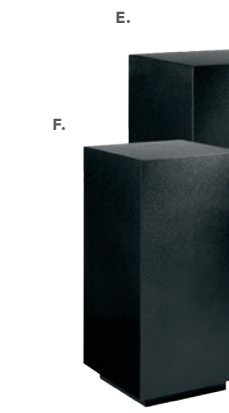

B) 75079
Orion Computer Kiosk
(black)
28"L X 28"D X 40.5"H
(computer not included)

C) 810840
Zoey Barstool
(white, chrome)
15"L 16"D 30-34.75"H

D) 75032
Display Cube—Large
(black)
24"W X 24"L X 42"H

E) 75031
Display Cube—Medium
(black)
18"W X 18"L X 36"H