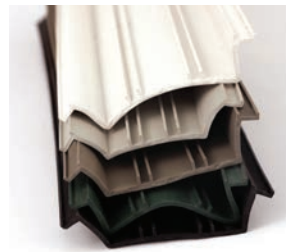

Spectrem®

RESTORATION OVERLAY

**SILICONE DENSE
RUBBER EXTRUSIONS**

TREMCO®
Commercial Sealants & Waterproofing

Silicone Dense Rubber Extrusions—custom designed, patented solution for restoring leaking skylights, sloped glazing, pressure bar and zipper/lockstrip systems

Spectrem® Restoration Overlay

Over time, exposure to UV and extreme weather conditions impact the integrity of skylights and sloped glazing systems. When gaskets and existing sealants fail, the system is compromised, leading to air and moisture penetration and structural damage. Tremco's Spectrem® Restoration Overlay is designed specifically to eliminate what would be a costly and time consuming process to restore the weathertightness to these systems. While a typical restoration would include deglazing, resealing and disassembling the skylight system, our patented restoration system eliminates those laborious steps with a cost-effective, durable gasket overlay that is streamlined, aesthetically pleasing and designed for lasting performance. The Spectrem® Restoration Overlay is adhered to substrates using Spectrem 1 Silicone Sealant, creating a complete, compatible, warranted weatherproofing system.