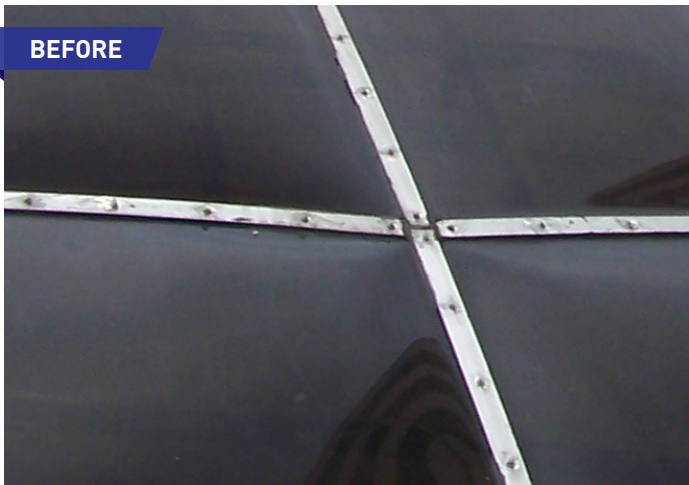

BEFORE

AFTER

Minimize Risk With Single-Source Warranties

Peace of mind comes easy with single-source warranties from Tremco, eliminating the need to deal with multiple vendors if there is ever a problem.

A Tremco single-source warranty provides confidence that your building's weatherproofing system is backed by a financially stable company with more than 85 years' experience, success and proven performance in the industry.

Documented, Tested Performance

With Tremco tested systems, there's no guessing about whether the solution will perform. The answer is simple: Tremco's rigorous, in-house performance testing of the Spectrem Restoration Overlay and Spectrem 1 Silicone Sealant ensures adhesion, compatibility and long-term weatherability.

Tremco offers the industry's only comprehensive line of weatherproofing solutions for sealing the entire building enclosure from the foundation to the roof, fully tested to ensure continuity at critical terminations and connections, where leaks are most likely to occur.

Spectrem® Restoration Overlay

**Patented "foot" design
encapsulates sealant bead**

Spectrem® 1 Silicone Sealant

Spectrem Restoration Overlay's patented design allows it to encapsulate leaking purlins while completely enclosing the silicone sealant bead. The result is a clean, aesthetically pleasing appearance plus an extra layer of protection that shields the sealant bead from exposure to the elements and eliminates air and moisture penetration.