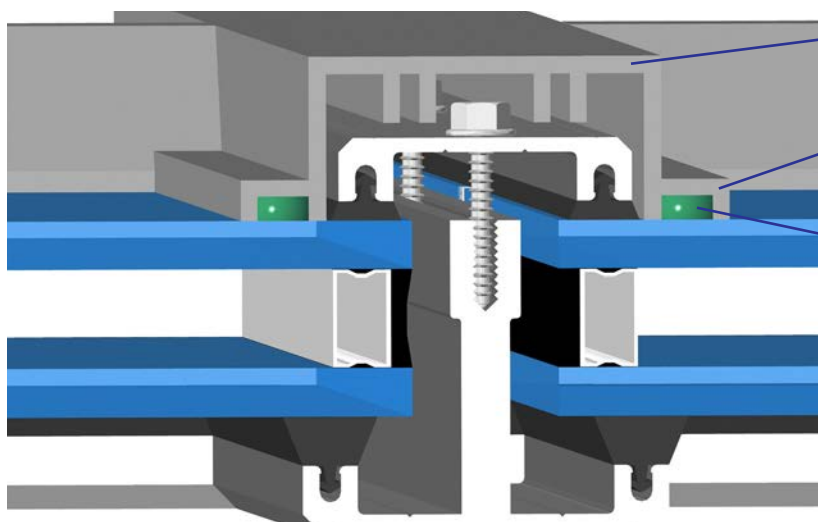

Spectrem® Restoration Overlay

**Patented "foot" design
encapsulates sealant bead**

Spectrem® 1 Silicone Sealant

Spectrem Restoration Overlay's patented design allows it to encapsulate leaking purlins while completely enclosing the silicone sealant bead. The result is a clean, aesthetically pleasing appearance plus an extra layer of protection that shields the sealant bead from exposure to the elements and eliminates air and moisture penetration.