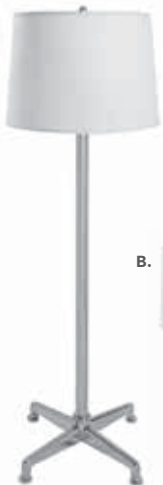

## TECH COLLECTION

 Denotes AC and USB charging outlets

A. 

**A) TECH3B Tech Desk, Powered, w/3 Drawer File Cabinet**

(black metal, laminate)  
60"L 30"D 30"H

**B) TECH Tech Desk, Powered**

(black metal, laminate)  
60"L 30"D 30"H

**C) TECH3 3 Drawer File Cabinet on Castors**

(black metal, laminate)  
16"L 20"D 28"H

B. 

C.

**Charging Adapters**  
D) ADAPT B (black)

Charging adapters are available to rent for all powered products.

## LIGHTING & PRODUCT DISPLAY

A.

B.

C.

D.

### ACCENT LAMPS

**MASON LAMPS**  
(brushed silver)

**A) LA15 Floor Lamp**

18" Round 55"H

**B) LA14 Table Lamp**

16" Round 26"H