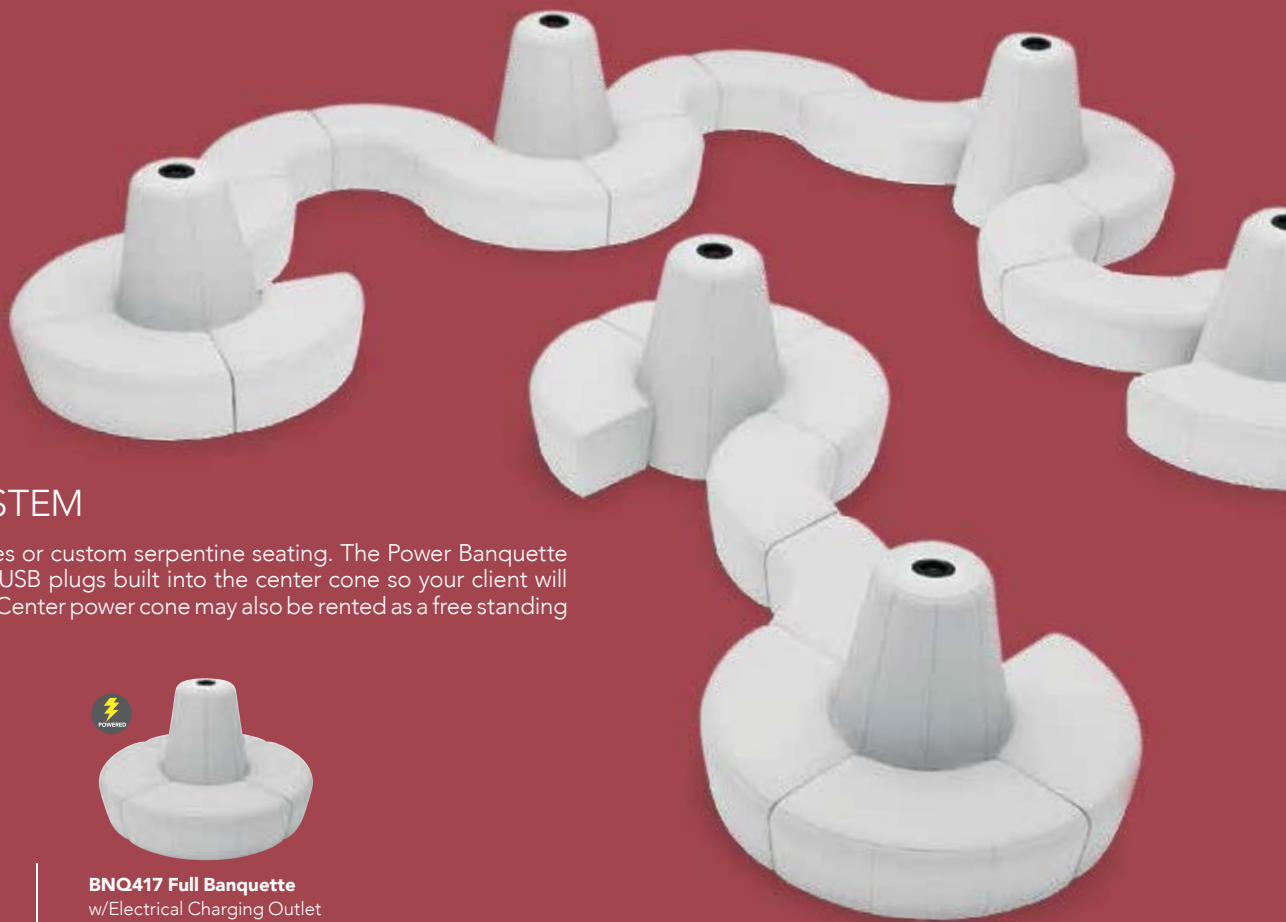

**Sydney Powered
Cocktail Tables**

D) C1WP
(white, brushed steel)
48"L 26"D 18"H

E) C1YP
(black, brushed steel)
48"L 26"D 18"H

Charging Adapters

F) ADAPTW (white)

G) ADAPT B (black)

Charging adapters are available to rent for all powered products.

Powered Banquettes.

Denotes Powered Products

MODULAR SYSTEM

Create round banquettes or custom serpentine seating. The Power Banquette system has 3 AC and 2 USB plugs built into the center cone so your client will never be left powerless. Center power cone may also be rented as a free standing charging station.